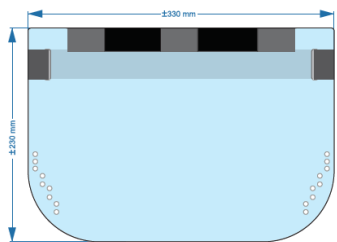

 +27 021 710 7500

 orders@survisorcgi.com

© CGI CREATIVE GRAPHICS INTERNATIONAL

CGI COVID-19 SURVISOR FACE SHIELDS

PREMIUM FACE SHIELD

ECONO FACE SHIELD

KIDS FACE SHIELD

POA